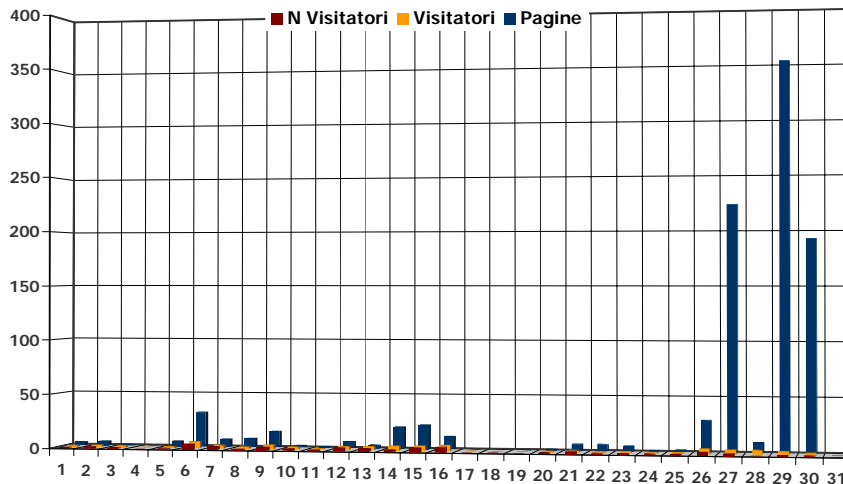

Your account ID: **164171**
Creation date: **01:19:40, 22 October 2007**
Days since account creation: **151**
Last hits time:: **04:48:33, 20/March/2008**
Time zone: **GMT +0, time GMT**
Site url: **www.insahpub.net**
Type: **Website**
Category: **News**

[Export data](#)
04:48:33, 20/March/2008

Summary	
Total page views	970
Total visitors	67
First time visitors	51
Best day	6

Day	visitors	Pages	(pvpv)	# Vis	% New
1	1	3	3.00	1	100.00
2	2	4	2.00	2	100.00
3	1	1	1.00	1	100.00
4	0	0	0.00	0	0.00
5	1	5	5.00	1	100.00
6	6	32	5.33	5	83.33
7	3	7	2.33	3	100.00
8	2	8	4.00	1	50.00
9	4	15	3.75	3	75.00
10	2	2	1.00	2	100.00
11	1	1	1.00	1	100.00
12	3	6	2.00	3	100.00
13	3	3	1.00	3	100.00
14	4	20	5.00	2	50.00
15	4	22	5.50	4	100.00
16	5	12	2.40	5	100.00
17	0	0	0.00	0	0.00
18	0	0	0.00	0	0.00
19	0	0	0.00	0	0.00
20	1	1	1.00	1	100.00
21	2	6	3.00	2	100.00
22	1	6	6.00	1	100.00
23	1	5	5.00	1	100.00
24	1	1	1.00	1	100.00
25	1	2	2.00	1	100.00
26	5	29	5.80	3	60.00
27	4	224	56.00	2	50.00
28	4	9	2.25	0	0.00
29	3	353	117.67	1	33.33
30	2	193	96.50	1	50.00
31	0	0	0.00	0	0.00

Avg